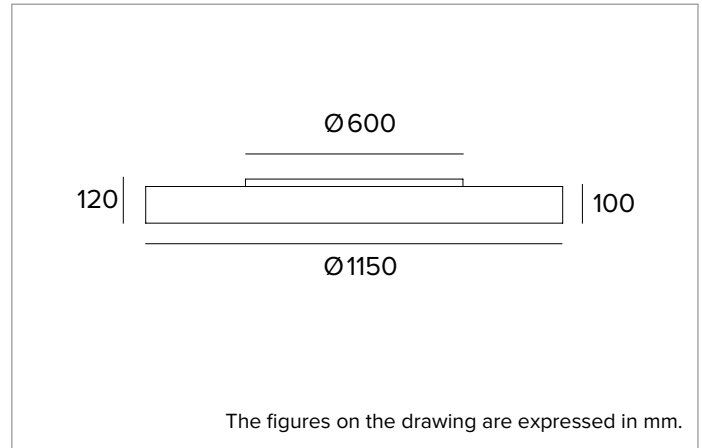

SOURCE

The LED Engine is made up of self-cooling circular boards. Tunable White version available on request.

Energy efficiency class: D

Nominal power: 182W

Nominal flux: 27475lm

Colour rendering index: 80

Rf: 82.9

Rg: 97

CCT nominal: 3000K

SDCM: 3

Lifetime (L80/B10): >50000h tq +25°C

ILLUMINOTECHNICAL CHARACTERISTICS

OPAL Direct Version: High luminance transmission and light diffusion opaline polycarbonate lower diffusive screen.

Emission: DOWN OPAL

Optical efficiency: 61%

Fixture flux: 16631lm

Luminous efficacy: 82lm/W

Photobiological safety: Compliant with RG1 low risk group

MECHANICAL CHARACTERISTICS

Calendered extruded aluminium body.

Colour and finish: Deep black

Dimensions: D=1150mm

Weight: 23Kg

Degree of protection: IP20 for recessed part

Degree of protection: IP40 for exposed part

ELECTRICAL CHARACTERISTICS

Integrated electronic ON-OFF power supply. Emergency Pack available on request. Equipped with a rapid connector for mains connection.

Fixture Power: 204W

Power supply: 220-240Vac 50/60Hz

Insulation Class: CLASS 1

Type of driver / Control: ON-OFF

Driver included: YES

Class F: YES

Ambient temperature: 0°C / +25°C

INSTALLATION

Polycarbonate fixing system is pre-set for ceiling or wall mounted installations. Suspension and recessed installation is possible using a special accessory to be ordered separately.

NOTES

110-277Vac version available on request.

WARRANTY

5 years.

WARNING

Luminaire designed for disposal/recycling at end-of-life. Replaceable (LED only) light source by a professional. Replaceable control gear by a professional.

Due to the technological evolution of the electronic components, the data provided may be updated, and as such, confirmation must be requested during the order process.

Luminous flux and power supply have +/-10% tolerances with respect to the indicated value. tq +25°C (CIE 121).

We reserve the right to make technical changes.

Targetti Sankey S.r.l.
Via Pratese, 164
50145 Firenze - Italy
Tel: +39 055 37911
targetti.com
targetti@targetti.com

CCIAA Firenze
Share Capital:
€ 500.000,00
VAT N. (IT):
01537660480
R.E.A: FI-275656

TARGETTI